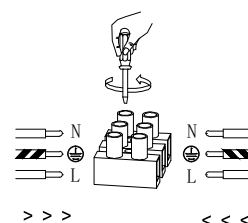

# NOVA LUCE

9009188

1

Turn off the general switch

2

Drill holes & apply plastic anchors  
With screws

3

Connect the wires

4

Apply the side screws

5

Instal glass shades

6

Turn on the general switch