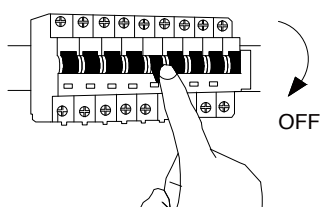

# NOVA LUCE

9009188

1

Turn off the general switch

2

Drill holes & apply plastic anchors  
With screws

3

Connect the wires

4

Apply the side screws

5

Instal glass shades

6

Turn on the general switch