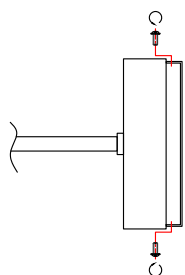

# NOVA LUCE

9009188

1

Turn off the general switch

2

Drill holes & apply plastic anchors  
With screws

3

Connect the wires

4

Apply the side screws

5

Instal glass shades

6

Turn on the general switch