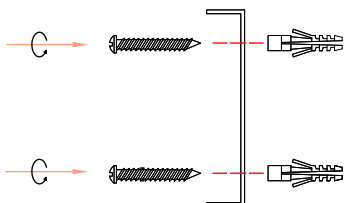

# NOVA LUCE

9009188

1

Turn off the general switch

2

Drill holes & apply plastic anchors  
With screws

3

Connect the wires