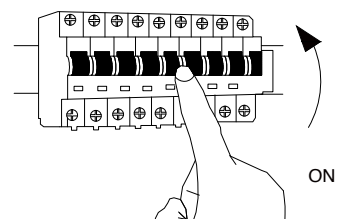

# NOVA LUCE

9009188

1

Turn off the general switch

2

Drill holes & apply plastic anchors  
With screws

3

Connect the wires

4

Apply the side screws

5

Instal glass shades

6

Turn on the general switch