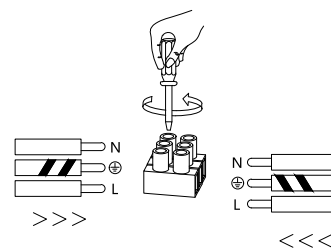

# NOVA LUCE

9191248

①

Turn off the general Switch

②

Drill holes & apply plastic anchors  
With screws

③

Connect the wires

④

Apply the side screws

⑤

Instal glass shades

⑥

Turn on the general switch