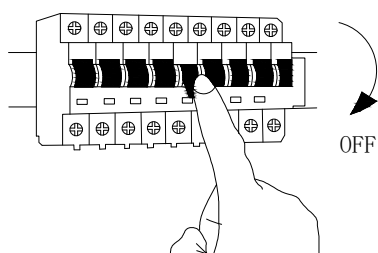

# NOVA LUCE

9191248

①

Turn off the general Switch

②

Drill holes & apply plastic anchors  
With screws

③

Connect the wires

④

Apply the side screws

⑤

Instal glass shades

⑥

Turn on the general switch