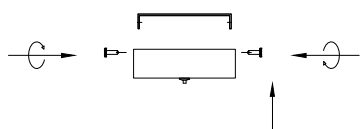

Connect the wires

④