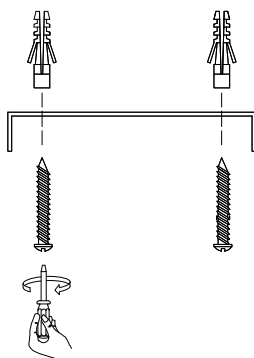

# NOVA LUCE

9191248

①

Turn off the general Switch

②

Drill holes & apply plastic anchors  
With screws

③

Connect the wires

④

Apply the side screws

⑤

Instal glass shades

⑥

Turn on the general switch