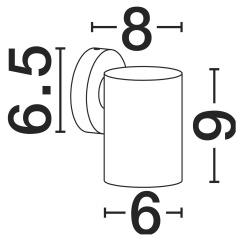

NOVA LUCE

PRODUCT DATASHEET

Version: 001

PRODUCT PHOTOGRAPH

TECHNICAL DRAWING

GENERAL INFORMATION

Product Code	9971463
Collection	Outdoor
Product Category	Wall
Product Family	Jackie
Mounting Location	Wall
Application Environment	Outdoor
Specifications	N/A

DIMENSION & WEIGHT

LxWxH (cm)	D:6 W:8 H:8 cm
Cut out (cm)	N/A
Weight (Kgr)	0.3

MATERIAL & COLOR

Product Color	Sandy White
Body Material	Aluminium & Glass

APPLICATION & MOUNTING

Ambient Working Temp.	Max 45 oC
Type of Protection	IP65
Dimmable	No
Type of Dimming	N/A
Mounting type	Surface
Mounting Depth (cm)	N/A
Led Module Replaceable	No
Light Source	LED

NOVA LUCE S.A

Schimatari Viotias
32009, Greece

+30 22620 58 121
+30 22620 56 743

info@novaluce.com
www.novaluce.com