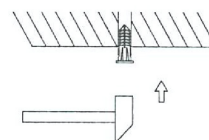

# NOVA LUCE

9558620

1

Turn off the general switch

2

Create a 0.6 cm CutOut

3

Apply plastic anchors  
& tie up screws

4

Fix the luminaire into place  
by tying up the screws

5

Connect wires

6

Turn on the general switch