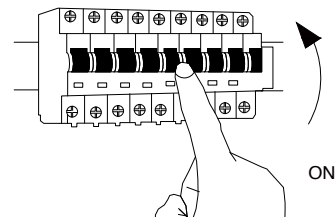

# NOVA LUCE

9558620

1

Turn off the general switch

2

Create a 0.6 cm CutOut

3

Apply plastic anchors  
& tie up screws

4

Fix the luminaire into place  
by tying up the screws

5

Connect wires

6

Turn on the general switch