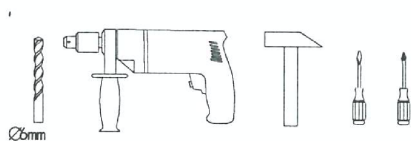

# NOVA LUCE

9558620

1

Turn off the general switch

2

Create a 0.6 cm CutOut

3

Apply plastic anchors  
& tie up screws

4

Fix the luminaire into place  
by tying up the screws

5

Connect wires

6

Turn on the general switch