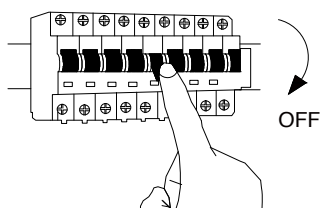

# NOVA LUCE

9558620

1

Turn off the general switch

2

Create a 0.6 cm CutOut

3

Apply plastic anchors  
& tie up screws

4

Fix the luminaire into place  
by tying up the screws

5

Connect wires

6

Turn on the general switch