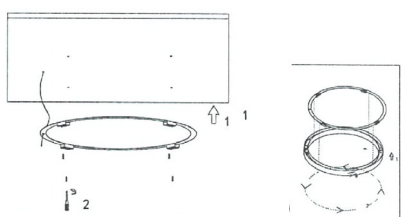

# NOVA LUCE

9558620

1

Turn off the general switch

2

Create a 0.6 cm CutOut

3

Apply plastic anchors  
& tie up screws

4

Fix the luminaire into place  
by tying up the screws

5

Connect wires

6

Turn on the general switch