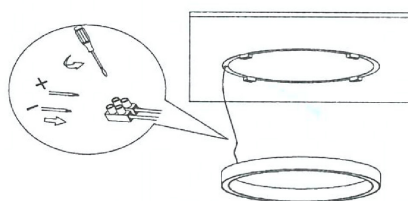

# NOVA LUCE

9558620

1

Turn off the general switch

2

Create a 0.6 cm CutOut

3

Apply plastic anchors  
& tie up screws

4

Fix the luminaire into place  
by tying up the screws

5

Connect wires

6

Turn on the general switch