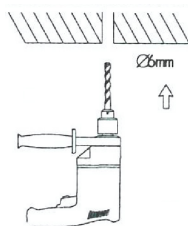

# NOVA LUCE

9558620

1

Turn off the general switch

2

Create a 0.6 cm CutOut

3

Apply plastic anchors  
& tie up screws

4

Fix the luminaire into place  
by tying up the screws

5

Connect wires

6

Turn on the general switch