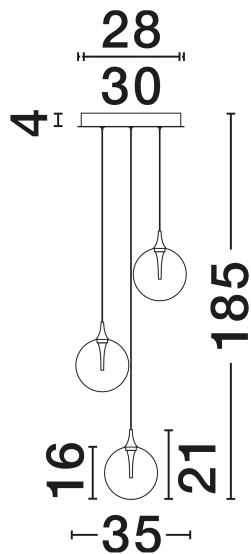

NOVA LUCE

PRODUCT DATASHEET

Version: 001

PRODUCT PHOTOGRAPH

TECHNICAL DRAWING

GENERAL INFORMATION

Product Code	9416959
Collection	Indoor
Product Category	Suspension
Product Family	Orenda
Mounting Location	Ceiling
Application Environment	Indoor
Specifications	N/A

DIMENSION & WEIGHT

LxWxH (cm)	D: 36 H: 185
Cut Out (cm)	N/A
Weight (Kgr)	2.9

MATERIAL & COLOR

Product Color	Grandiet Smokey & Matt Black
Body Material	Glass & Metal

APPLICATION & MOUNTING

Ambient Working Temp.	Max 45°C
Type of Protection	IP20
Dimmable	Yes
Type of Dimming	Triac
Mounting type	Surface
Mounting Depth (cm)	N/A
Led Module Replaceable	No
Light Source	LED

NOVA LUCE S.A

Schimatari Viotias
32009, Greece

+30 22620 58 121
+30 22620 56 743

info@novaluce.com
www.novaluce.com