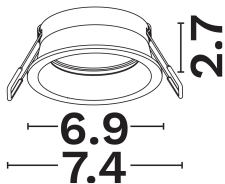

DIMENSION & WEIGHT

LxWxH (cm)	D:6.9 H:2.7
Cut out (cm)	6,2
Weight (Kgr)	N/A

TECHNICAL DRAWING

MATERIAL & COLOR

Product Color	White
Body Material	Aluminium
Cover Material	N/A

APPLICATION & MOUNTING

Ambient Working Temp.	45 C
Type of Protection	IP20
Protection Class IK	N/A
Dimmable	N/A
Type of Dimming (Optional)	N/A
Mounting type	Recessed
Mounting Depth (cm)	Ceiling
Led Module Replaceable	Yes
Light Source	Led Gu10
Adjustable	No

ELECTRICAL DATA

Power (Nominal)	Max 10W
Input voltage (Nominal)	220-240Vac
Mains Frequency	50/60Hz
Output voltage	N/A
Output Current	N/A
Power Factor	N/A
Efficiency	N/A
SVM	N/A
Pst	N/A
Class	N/A

PHOTOMETRICAL DATA