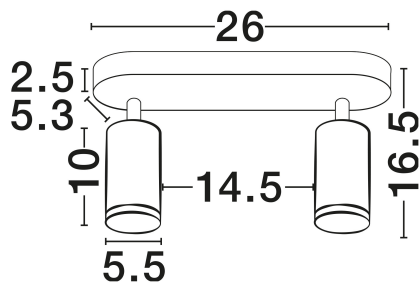

NOVA LUCE

PRODUCT DATASHEET

Version: 001

PRODUCT PHOTOGRAPH

GENERAL INFORMATION

Product Code	9011416
Collection	Indoor
Product Category	Bathroom
Product Family	???
Mounting Location	Ceiling
Application Environment	Indoor
Specifications	N/A

DIMENSION & WEIGHT

LxWxH (cm)	D: 5.5 W: 26 H: 16.5
Cut Out (cm)	N/A
Weight (Kgr)	0.575

MATERIAL & COLOR

Product Color	Sandyblack & Frosted
Body Material	Aluminium & Acrylic

TECHNICAL DRAWING

APPLICATION & MOUNTING

+30 22620 58 121
+30 22620 56 743

info@novaluce.com
www.novaluce.com

NOVA LUCE

PRODUCT DATASHEET

Version: 001

ELECTRICAL DATA

Power (Nominal)	2 x 10W
Input voltage (Nominal)	100-240V
Mains Frequency	50/60Hz