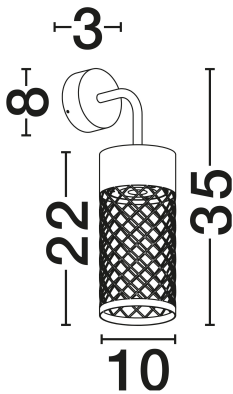

NOVA LUCE

PRODUCT DATASHEET

Version: 001

PRODUCT PHOTOGRAPH

TECHNICAL DRAWING

GENERAL INFORMATION

Product Code	9060321
Collection	Outdoor
Product Category	Wall
Product Family	Motley
Mounting Location	Wall
Application Environment	Outdoor
Specifications	N/A

DIMENSION & WEIGHT

LxWxH (cm)	D:10 H:35 cm
Cut out (cm)	N/A
Weight (Kgr)	0

MATERIAL & COLOR

Product Color	Corten
Body Material	Aluminium & Metal

APPLICATION & MOUNTING

Ambient Working Temp.	Max 45 oC
Type of Protection	IP65
Dimmable	No
Type of Dimming	N/A
Mounting type	Surface
Mounting Depth (cm)	N/A
Led Module Replaceable	No
Light Source	LED

Power (Nominal)	9w
Input voltage (Nominal)	220-240Vac
Mains Frequency	50/60Hz

PHOTOMETRICAL DATA

Luminous Flux	395lm
Color Temperature	3000K
Light Color (Designation)	Warm White

WARRANTY

Warranty	3 Years
----------	----------------