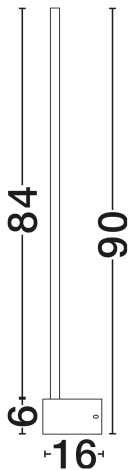

NOVA LUCE

PRODUCT DATASHEET

Version: 001

PRODUCT PHOTOGRAPH

GENERAL INFORMATION

Product Code	9009324
Collection	Indoor
Product Category	Wall
Product Family	Synthesi
Mounting Location	Wall
Application Environment	Indoor
Specifications	N/A

DIMENSION & WEIGHT

LxWxH (cm)	D: 6 W: 16 H: 90
Cut Out (cm)	N/A
Weight (Kgr)	0.5

MATERIAL & COLOR

Product Color	Sandy Black
Body Material	Aluminium & Acrylic

TECHNICAL DRAWING

APPLICATION & MOUNTING

Ambient Working Temp.	Max 45°C
Type of Protection	IP20
Dimmable	No
Type of Dimming	N/A
Mounting type	Surface
Mounting Depth (cm)	N/A
Led Module Replaceable	No
Light Source	LED

Power (Nominal)	23W
Input voltage (Nominal)	220-240V
Mains Frequency	50/60Hz

PHOTOMETRICAL DATA

Luminous Flux	1035lm
Color Temperature	3000K
Light Color (Designation)	Warm White

WARRANTY

Warranty	3 Years
----------	----------------