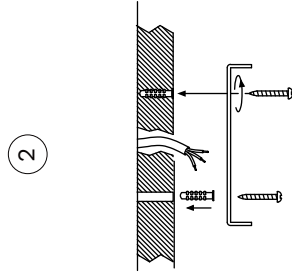

# NOVA LUCE

9054452

Turn off the general switch

Drill holes apply plastic anchors  
With screws

By rotating apply the canopy

Connect the wires

Apply the side screws

Adjust the wire