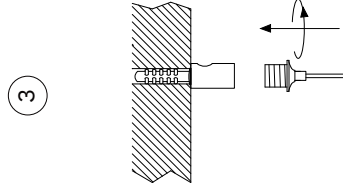

# NOVA LUCE

9054452

Turn off the general switch

Drill holes apply plastic anchors  
With screws

By rotating apply the canopy

Connect the wires

Apply the side screws

Adjust the wire