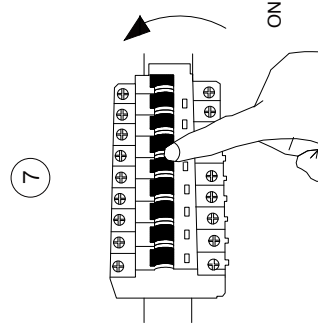

# NOVA LUCE

9054452

Turn off the general switch

Drill holes apply plastic anchors  
With screws

By rotating apply the canopy

Connect the wires

Apply the side screws

Adjust the wire