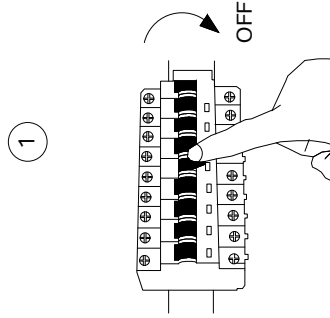

# NOVA LUCE

9054452

Turn off the general switch

Drill holes apply plastic anchors  
With screws

By rotating apply the canopy

Connect the wires

Apply the side screws

Adjust the wire

Turn on the general switch