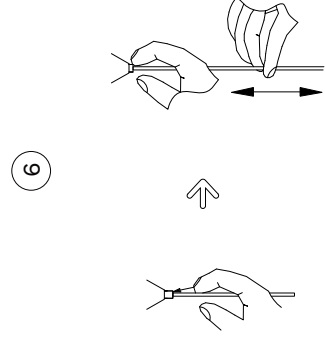

# NOVA LUCE

9054452

Turn off the general switch

Drill holes apply plastic anchors  
With screws

By rotating apply the canopy

Connect the wires

Apply the side screws

Adjust the wire