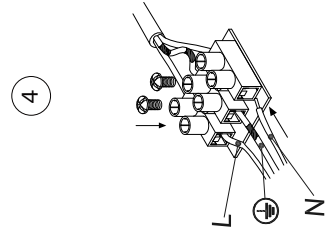

# NOVA LUCE

9054452

Turn off the general switch

Drill holes apply plastic anchors  
With screws

By rotating apply the canopy

Connect the wires

Apply the side screws

Adjust the wire