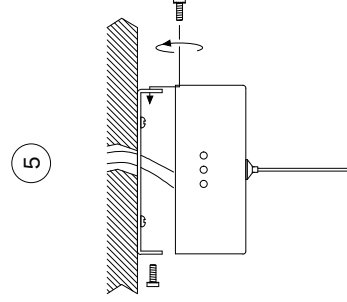

# NOVA LUCE

9054452

Turn off the general switch

Drill holes apply plastic anchors  
With screws

By rotating apply the canopy

Connect the wires

Apply the side screws

Adjust the wire

Turn on the general switch