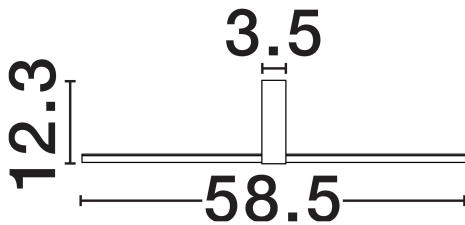

GENERAL INFORMATION

Product Code	9054447
Collection	Indoor
Product Category	Ceiling
Product Family	Noah
Mounting Location	Wall
Application Environment	Indoor
Specifications	N/A

DIMENSION & WEIGHT

LxWxH (cm)	D: 58.5 W: 56 H: 12.3
Cut Out (cm)	N/A
Weight (Kgr)	4.4

MATERIAL & COLOR

Product Color	Coffee Brown
Body Material	Aluminium & Acrylic

APPLICATION & MOUNTING

Ambient Working Temp.	Max 45°C
Type of Protection	IP20
Dimmable	Yes
Type of Dimming	Triac
Mounting type	Surface
Mounting Depth (cm)	N/A
Led Module Replaceable	No
Light Source	LED

NOVA LUCE S.A

Schimatari Viotias
32009, Greece

+30 22620 58 121
+30 22620 56 743

info@novaluce.com
www.novaluce.com