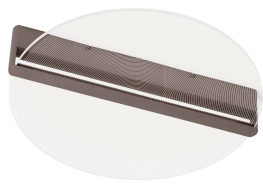

NOVA LUCE

PRODUCT DATASHEET

Version: 001

PRODUCT PHOTOGRAPH

TECHNICAL DRAWING