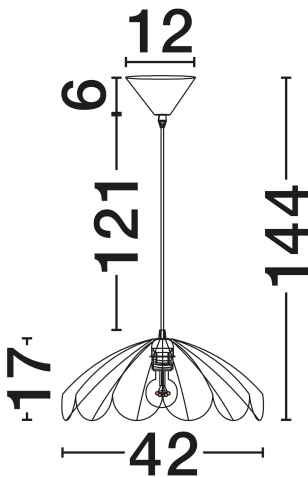

NOVA LUCE

PRODUCT DATASHEET

Version: 001

PRODUCT PHOTOGRAPH

TECHNICAL DRAWING

GENERAL INFORMATION

Product Code	9586802
Collection	Indoor
Product Category	Suspension
Product Family	Flare
Mounting Location	Ceiling
Application Environment	Indoor
Specifications	N/A

DIMENSION & WEIGHT

LxWxH (cm)	D: 42 H: 144
Cut Out (cm)	N/A
Weight (Kgr)	0.9

MATERIAL & COLOR

Product Color	Brown & Black
Body Material	Rattan & Steel

APPLICATION & MOUNTING

Ambient Working Temp.	Max 45°C
Type of Protection	IP20
Dimmable	Yes
Type of Dimming	N/A
Mounting type	Surface
Mounting Depth (cm)	N/A
Led Module Replaceable	Yes
Light Source	E27