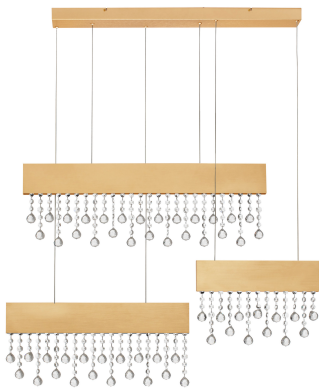

NOVA LUCE

PRODUCT DATASHEET

Version: 001

PRODUCT PHOTOGRAPH

TECHNICAL DRAWING

GENERAL INFORMATION

Product Code	9130646
Collection	Indoor
Product Category	Suspension
Product Family	Crista
Mounting Location	Wall
Application Environment	Indoor
Specifications	N/A

DIMENSION & WEIGHT

LxWxH (cm)	L: 101.2 W: 11 H: 150
Cut Out (cm)	N/A
Weight (Kgr)	7.7

MATERIAL & COLOR

Product Color	Brushed Gold
Body Material	Aluminium & Crystal

APPLICATION & MOUNTING

Ambient Working Temp.	Max 45°C
Type of Protection	IP20
Dimmable	Yes
Type of Dimming	Triac
Mounting type	Surface
Mounting Depth (cm)	N/A
Led Module Replaceable	No
Light Source	LED