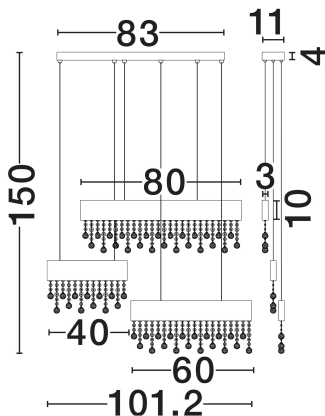

NOVA LUCE

PRODUCT DATASHEET

Version: 001

PRODUCT PHOTOGRAPH

TECHNICAL DRAWING

GENERAL INFORMATION

Product Code	9130646
Collection	Indoor
Product Category	Suspension
Product Family	Crista
Mounting Location	Wall
Application Environment	Indoor
Specifications	N/A

DIMENSION & WEIGHT

LxWxH (cm)	L: 101.2 W: 11 H: 150
Cut Out (cm)	N/A
Weight (Kgr)	7.7

MATERIAL & COLOR

Product Color	Brushed Gold
Body Material	Aluminium & Crystal

APPLICATION & MOUNTING

Ambient Working Temp.	Max 45°C
Type of Protection	IP20
Dimmable	Yes
Type of Dimming	Triac
Mounting type	Surface
Mounting Depth (cm)	N/A
Led Module Replaceable	No
Light Source	LED

Power (Nominal)	84W
Input voltage (Nominal)	220-240V
Mains Frequency	50/60Hz

PHOTOMETRICAL DATA

Luminous Flux	4175lm
Color Temperature	3500K
Light Color (Designation)	Warm White

WARRANTY

Warranty	3 Years
----------	----------------