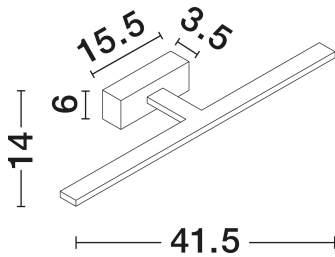

NOVA LUCE

PRODUCT DATASHEET

Version: 001

PRODUCT PHOTOGRAPH

TECHNICAL DRAWING

GENERAL INFORMATION

Product Code	9053122
Collection	Indoor
Product Category	Bathroom
Product Family	Mondrian
Mounting Location	Ceiling
Application Environment	Indoor
Specifications	N/A

DIMENSION & WEIGHT

LxWxH (cm)	L: 41.5 W: 14 H: 6
Cut Out (cm)	N/A
Weight (Kgr)	0.69

MATERIAL & COLOR

Product Color	Sandy Black
Body Material	Aluminium & Acrylic

APPLICATION & MOUNTING

Ambient Working Temp.	Max 45°C
Type of Protection	IP44
Dimmable	Yes
Type of Dimming	N/A
Mounting type	Surface
Mounting Depth (cm)	N/A
Led Module Replaceable	No
Light Source	LED