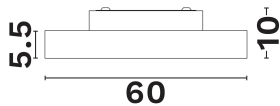

TECHNICAL DRAWING

MATERIAL & COLOR

Product Color	White
Body Material	Aluminium
Cover Material	N/A

APPLICATION & MOUNTING

Ambient Working Temp.	45 C
Type of Protection	IP20
Protection Class IK	IK03
Dimmable	Yes
Type of Dimming (Optional)	Triac
Mounting type	Surface
Mounting Depth (cm)	Ceiling
Led Module Replaceable	No
Light Source	Led
Adjustable	No

COMPATIBLE WITH

— On/Off Driver: N/A

— Triac Driver: N/A

— Dali Driver: N/A

NOVA LUCE S.A

Schimatari Viotias
32009, Greece

+30 22620 58 121
+30 22620 56 743

info@novaluce.com
www.novaluce.com