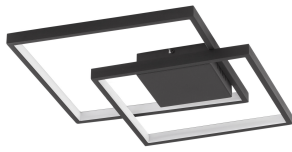

NOVA LUCE

PRODUCT DATASHEET

Version: 001

PRODUCT PHOTOGRAPH