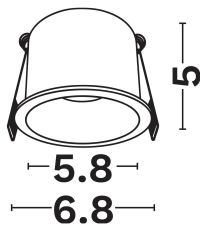

DIMENSION & WEIGHT

LxWxH (cm)	D: 6.8 H:5
Cut out (cm)	5,9
Weight (Kgr)	N/A

TECHNICAL DRAWING

MATERIAL & COLOR

Product Color	Black
Body Material	Aluminium
Cover Material	N/A

APPLICATION & MOUNTING

Ambient Working Temp.	45 C
Type of Protection	IP20
Protection Class IK	N/A
Dimmable	N/A
Type of Dimming (Optional)	N/A
Mounting type	Recessed
Mounting Depth (cm)	Ceiling
Led Module Replaceable	Yes
Light Source	Led Gu10
Adjustable	No