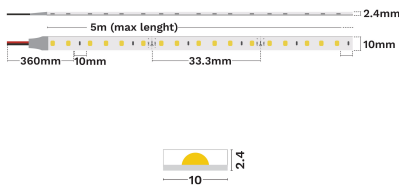

COMPATIBLE WITH

— On/Off Driver: N/A

— Triac Driver: N/A

— Dali Driver: N/A

GENERAL INFORMATION

Product Code	9540095
Product Category	Led Strips
Product Family	Honor
Mounting Location	N/A
Application Environment	Outdoor

DIMENSION & WEIGHT

LxWxH (cm)	L:5m 10 mm
Cut out (cm)	N/A
Weight (Kgr)	N/A

MATERIAL & COLOR

Product Color	N/A
Body Material	Aluminium
Cover Material	N/A

APPLICATION & MOUNTING

Ambient Working Temp.	45 C
Type of Protection	IP62
Protection Class IK	N/A
Dimmable	Yes
Type of Dimming (Optional)	Triac/Dali
Mounting type	N/A
Mounting Depth (cm)	N/A
Led Module Replaceable	No
Light Source	Led
Adjustable	No

NOVA LUCE S.A

Schimatari Viotias
32009, Greece

+30 22620 58 121
+30 22620 56 743

info@novaluce.com
www.novaluce.com