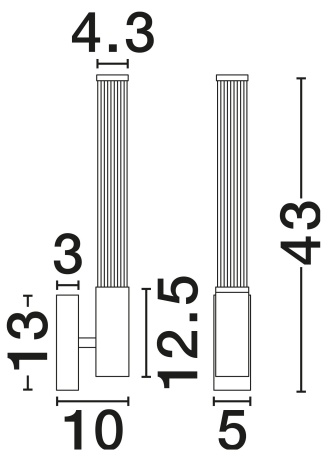

NOVA LUCE

PRODUCT DATASHEET

Version: 001

PRODUCT PHOTOGRAPH

TECHNICAL DRAWING

GENERAL INFORMATION

Product Code	9236416
Collection	Indoor
Product Category	Wall
Product Family	Nold
Mounting Location	Ceiling
Application Environment	Indoor
Specifications	N/A

DIMENSION & WEIGHT

LxWxH (cm)	L: 5 W: 10 H: 43
Cut Out (cm)	N/A
Weight (Kgr)	0.8

MATERIAL & COLOR

Product Color	Brass Gold & Clear
Body Material	Metal, Glass & Acrylic

APPLICATION & MOUNTING

Ambient Working Temp.	Max 45°C
Type of Protection	IP44
Dimmable	Yes
Type of Dimming	N/A
Mounting type	Surface
Mounting Depth (cm)	N/A
Led Module Replaceable	No
Light Source	LED

NOVA LUCE S.A

Schimatari Viotias
32009, Greece

+30 22620 58 121
+30 22620 56 743

info@novaluce.com
www.novaluce.com