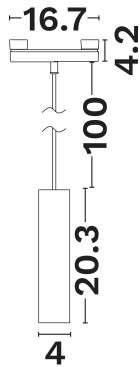

NOVA LUCE

PRODUCT DATASHEET

Version: 001

PRODUCT PHOTOGRAPH

TECHNICAL DRAWING

COMPATIBLE WITH

— On/Off Driver: N/A

— Triac Driver: N/A

— Dali Driver: N/A

GENERAL INFORMATION

Product Code	9680113
Product Category	Systems
Product Family	Symmetric
Mounting Location	Ceiling/Wall
Application Environment	Indoor

DIMENSION & WEIGHT

LxWxH (cm)	L:4 W:4 H:20.3 cm
Cut out (cm)	N/A
Weight (Kgr)	0,28

Power (Nominal)	6
Input voltage (Nominal)	24Vdc
Mains Frequency	50/60Hz
Output voltage	N/A
Output Current	N/A
Power Factor	N/A
Efficiency	N/A
SVM	N/A
Pst	N/A
Class	III

PHOTOMETRICAL DATA

Luminous Flux	206
Luminous Efficacy	34.3
Color Temperature	3000
Light Color (Designation)	Warm White
CRI	>90
SDCM	<3
Beam Angle	24
UGR	<10