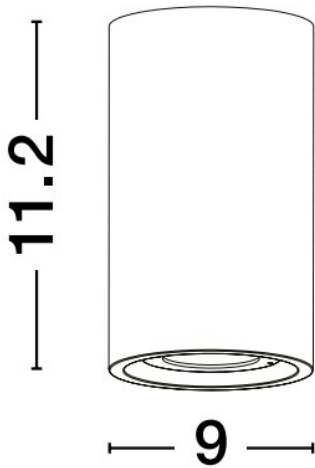

NOVA LUCE

PRODUCT DATASHEET

Version: 001

PRODUCT PHOTOGRAPH

TECHNICAL DRAWING

GENERAL INFORMATION

Product Code	9540210
Collection	Outdoor
Product Category	Wall
Product Family	EMILE
Mounting Location	Wall
Application Environment	Outdoor

DIMENSION & WEIGHT

LxWxH (cm)	D: 9 H: 11,2
Cut out (cm)	N/A
Weight (Kgr)	1.4

MATERIAL & COLOR

Product Color	Grey
Body Material	Cement-Glass

APPLICATION & MOUNTING

Ambient Working Temp.	(-15°C) ~ (+60°C)
Type of Protection	IP65
Dimmable	No
Type of Dimming (Optional)	N/A
Mounting type	Surface
Mounting Depth (cm)	N/A
Led Module Replaceable	No
Light Source	LED

Power (Nominal)	5W
Input voltage (Nominal)	220-240Vac
Mains Frequency	50/60Hz

PHOTOMETRICAL DATA

Luminous Flux	200 lm
Color Temperature	3000K
Light Color (Designation)	Warm White

WARRANTY

Warranty	3 Years
----------	----------------