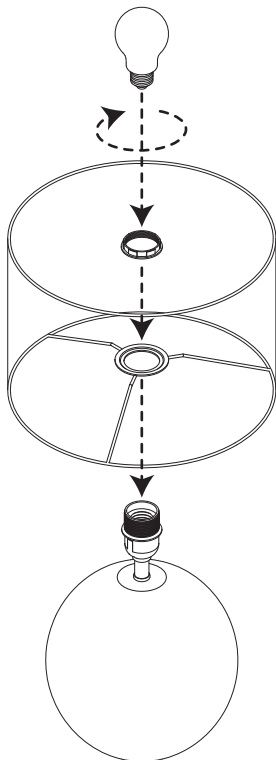

NOVA LUCE

9001068

1

Place the shade into place
Make it stable
by tying up the washer
& Apply the bulb by rotating

2

Plug it in power to turn it on/ off

3

Installation completed