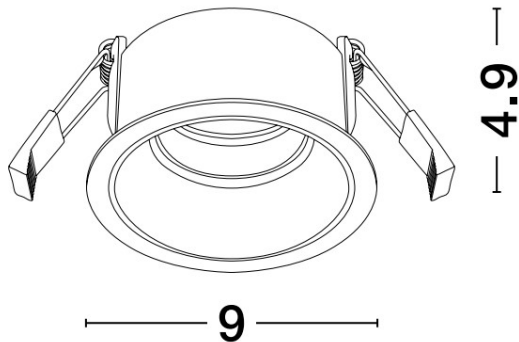

NOVA LUCE

PRODUCT DATASHEET

Version: 001

PRODUCT PHOTOGRAPH

TECHNICAL DRAWING

COMPATIBLE WITH

— On/Off Driver: N/A

— Triac Driver: N/A

— Dali Driver: N/A

GENERAL INFORMATION

Product Code	9110112
Product Category	Downlights GU10
Product Family	Reina
Mounting Location	Ceiling
Application Environment	Indoor

DIMENSION & WEIGHT

LxWxH (cm)	D: 9 H: 4,9
Cut out (cm)	7.5
Weight (Kgr)	0.15

MATERIAL & COLOR

Product Color	White
Body Material	Aluminium
Cover Material	N/A

APPLICATION & MOUNTING

Ambient Working Temp.	45 C
Type of Protection	IP20
Protection Class IK	IK03
Dimmable	N/A
Type of Dimming (Optional)	N/A
Mounting type	Surface
Mounting Depth (cm)	Ceiling
Led Module Replaceable	Yes
Light Source	LED GU10 / MR16
Adjustable	No