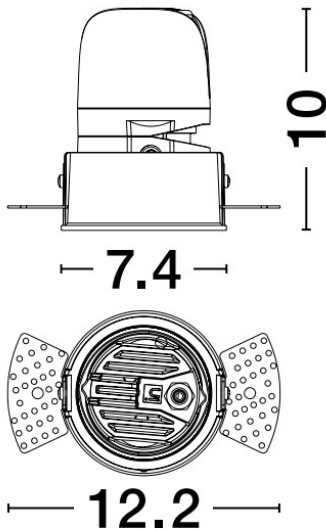

NOVA LUCE

PRODUCT DATASHEET

Version: 001

PRODUCT PHOTOGRAPH

TECHNICAL DRAWING

COMPATIBLE WITH

— On/Off Driver: Included

— Triac Driver: 9844019

— Dali Driver: 9621523

GENERAL INFORMATION

Product Code	9570012
Product Category	Downlights
Product Family	Homer
Mounting Location	Ceiling
Application Environment	Indoor

DIMENSION & WEIGHT

LxWxH (cm)	D: 7.4 H: 10
Cut out (cm)	7,5
Weight (Kgr)	N/A