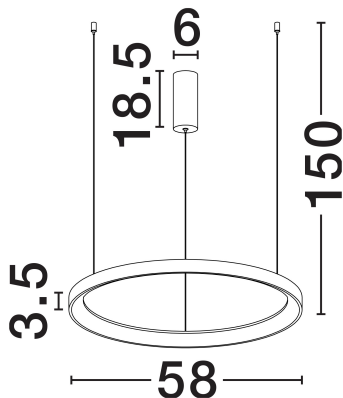

GENERAL INFORMATION

Product Code	9345688
Collection	Indoor
Product Category	Suspension
Product Family	Pertino
Mounting Location	Wall
Application Environment	Indoor
Specifications	N/A

DIMENSION & WEIGHT

LxWxH (cm)	D: 58 H: 150
Cut Out (cm)	N/A
Weight (Kgr)	2.3

MATERIAL & COLOR

Product Color	Sandy White
Body Material	Aluminium & Acrylic

APPLICATION & MOUNTING

Ambient Working Temp.	Max 45°C
Type of Protection	IP20
Dimmable	Yes
Type of Dimming	Triac
Mounting type	Surface
Mounting Depth (cm)	N/A
Led Module Replaceable	No
Light Source	LED

NOVA LUCE S.A

Schimatari Viotias
32009, Greece

+30 22620 58 121
+30 22620 56 743

info@novaluce.com
www.novaluce.com