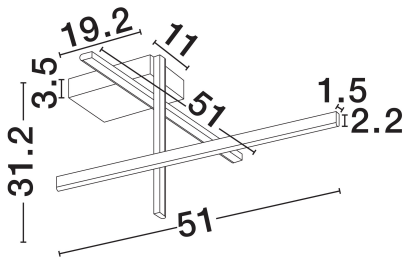

NOVA LUCE

PRODUCT DATASHEET

Version: 001

PRODUCT PHOTOGRAPH

TECHNICAL DRAWING

GENERAL INFORMATION

Product Code	9081833
Collection	Indoor
Product Category	Ceiling
Product Family	Antama
Mounting Location	Wall
Application Environment	Indoor
Specifications	N/A

DIMENSION & WEIGHT

LxWxH (cm)	L: 51 W: 51 H: 31.2
Cut Out (cm)	N/A
Weight (Kgr)	0.84

MATERIAL & COLOR

Product Color	Sandy White
Body Material	Aluminium & Acrylic & Steel

APPLICATION & MOUNTING

Ambient Working Temp.	Max 45°C
Type of Protection	IP20
Dimmable	Yes
Type of Dimming	Triac
Mounting type	Surface
Mounting Depth (cm)	N/A
Led Module Replaceable	No
Light Source	LED