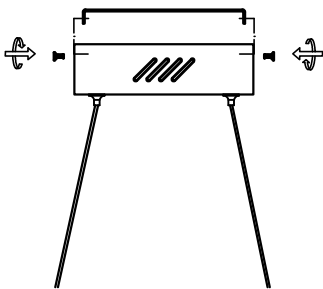

# NOVA LUCE

9186807

1

Turn off the general switch

2

Mark where to drill holes  
Apply plastic anchors & tie up screws

3

Connect wires

4

Tie up side screws

5

Turn on the general switch

6