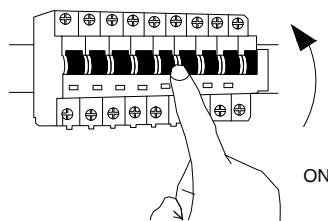

# NOVA LUCE

9186807

1

Turn off the general switch

2

Mark where to drill holes  
Apply plastic anchors & tie up screws

3

Connect wires

4

Tie up side screws

5

Turn on the general switch

6