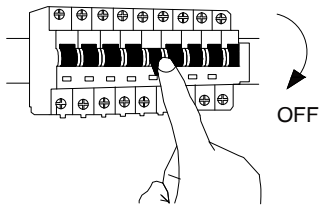

# NOVA LUCE

9186807

1

Turn off the general switch

2

Mark where to drill holes  
Apply plastic anchors & tie up screws

3

Connect wires

4

Tie up side screws

5

Turn on the general switch

6