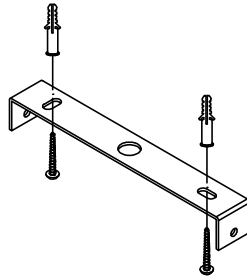

# NOVA LUCE

9186807

1

Turn off the general switch

2

Mark where to drill holes  
Apply plastic anchors & tie up screws

3

Connect wires

4

Tie up side screws

5

Turn on the general switch

6