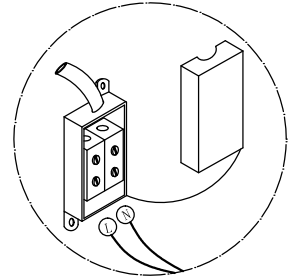

# NOVA LUCE

9186807

1

Turn off the general switch

2

Mark where to drill holes  
Apply plastic anchors & tie up screws

3

Connect wires

4

Tie up side screws

5

Turn on the general switch

6