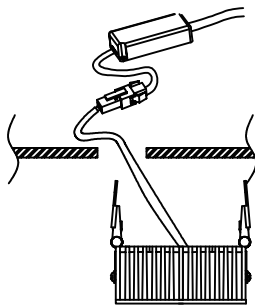

NOVA LUCE

9248078

1

Turn off the general switch

2

Create a CutOut

3

Connect wires

4

Fix the luminaire to the ceiling

5

Turn on the general switch

6

Turn on the light