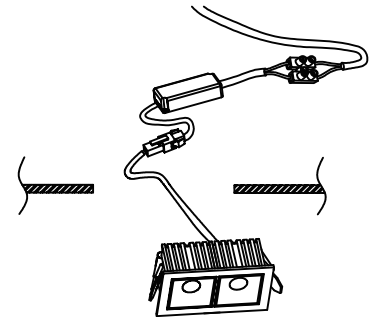

NOVA LUCE

9248078

1

Turn off the general switch

2

Create a CutOut

3

Connect wires

4

Fix the luminaire to the ceiling

5

Turn on the general switch

6

Turn on the light