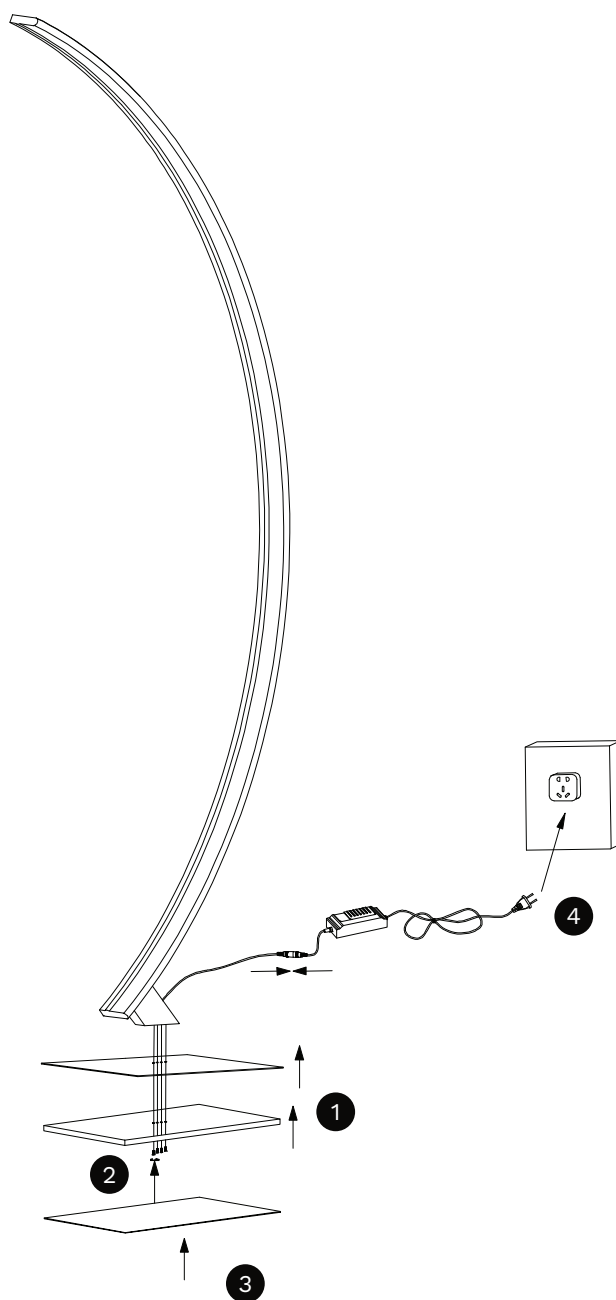

# NOVA LUCE

9348074 9348092

1. Ennable it
2. Apply the screws

3. Apply the bottom part
4. Plug it in