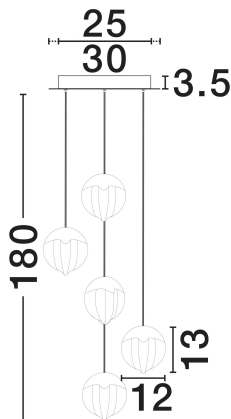

NOVA LUCE

PRODUCT DATASHEET

Version: 001

PRODUCT PHOTOGRAPH

TECHNICAL DRAWING

GENERAL INFORMATION

Product Code	9124113
Collection	Indoor
Product Category	Suspension
Product Family	Alicia
Mounting Location	Wall
Application Environment	Indoor
Specifications	N/A

DIMENSION & WEIGHT

LxWxH (cm)	D: 33 H: 180
Cut Out (cm)	N/A
Weight (Kgr)	5.7

MATERIAL & COLOR

Product Color	Sandy Black & Chrome
Body Material	Aluminium & Glass

APPLICATION & MOUNTING

Ambient Working Temp.	Max 45°C
Type of Protection	IP20
Dimmable	Yes
Type of Dimming	Triac
Mounting type	Surface
Mounting Depth (cm)	N/A
Led Module Replaceable	No
Light Source	LED

Power (Nominal)	25W
Input voltage (Nominal)	220-240V
Mains Frequency	50/60Hz

PHOTOMETRICAL DATA

Luminous Flux	1575lm
Color Temperature	3000K
Light Color (Designation)	Warm White

WARRANTY

Warranty	3 Years
----------	----------------