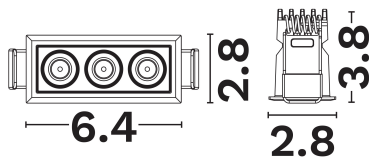

TECHNICAL DRAWING

MATERIAL & COLOR

Product Color	Black
Body Material	Aluminium
Cover Material	N/A

APPLICATION & MOUNTING

Ambient Working Temp.	45 C
Type of Protection	IP20
Protection Class IK	IK03
Dimmable	Yes
Type of Dimming (Optional)	Triac/Dali
Mounting type	Recessed
Mounting Depth (cm)	Ceiling
Led Module Replaceable	No
Light Source	Led
Adjustable	No

COMPATIBLE WITH

— On/Off Driver: Included

— Triac Driver: 9621520(Remote)

— Dali Driver: 9844145

NOVA LUCE S.A

Schimatari Viotias
32009, Greece

+30 22620 58 121
+30 22620 56 743

info@novaluce.com
www.novaluce.com