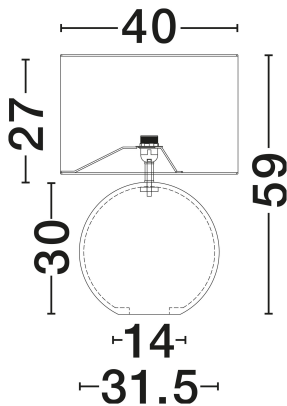

NOVA LUCE

PRODUCT DATASHEET

Version: 001

PRODUCT PHOTOGRAPH

TECHNICAL DRAWING

GENERAL INFORMATION

Product Code	9001129
Collection	Indoor
Product Category	Table
Product Family	Ever
Mounting Location	Table
Application Environment	Indoor
Specifications	N/A

DIMENSION & WEIGHT

LxWxH (cm)	D: 40 H: 58.6
Cut Out (cm)	N/A
Weight (Kgr)	2.13

MATERIAL & COLOR

Product Color	Matt White
Body Material	Papier Mache

APPLICATION & MOUNTING

Ambient Working Temp.	Max 45°C
Type of Protection	IP20
Dimmable	Yes
Type of Dimming	N/A
Mounting type	Surface
Mounting Depth (cm)	N/A
Led Module Replaceable	Yes
Light Source	E27