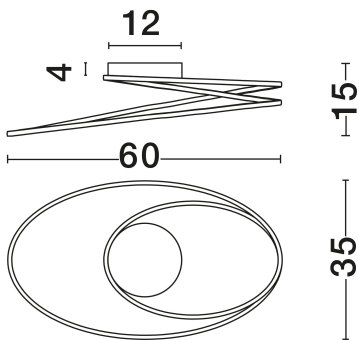

NOVA LUCE

PRODUCT DATASHEET

Version: 001

PRODUCT PHOTOGRAPH

GENERAL INFORMATION

Product Code	9500710
Collection	Indoor
Product Category	Ceiling
Product Family	Viarregio
Mounting Location	Ceiling
Application Environment	Indoor
Specifications	N/A

DIMENSION & WEIGHT

LxWxH (cm)	L: 60 W: 35 H: 15
Cut Out (cm)	N/A
Weight (Kgr)	0.73

MATERIAL & COLOR

Product Color	Matt Black
Body Material	Aluminium & Acrylic

TECHNICAL DRAWING

APPLICATION & MOUNTING

Ambient Working Temp.	Max 45°C
Type of Protection	IP20
Dimmable	No
Type of Dimming	N/A
Mounting type	Surface
Mounting Depth (cm)	N/A
Led Module Replaceable	No
Light Source	LED

Power (Nominal)	28W
Input voltage (Nominal)	220-240V
Mains Frequency	50/60Hz

PHOTOMETRICAL DATA

Luminous Flux	1950lm
Color Temperature	3000K
Light Color (Designation)	Warm White

WARRANTY

Warranty	3 Years
----------	----------------