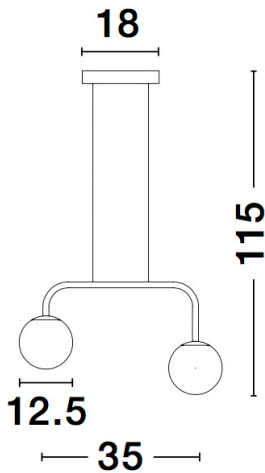

## PRODUCT PHOTOGRAPH

## TECHNICAL DRAWING

## DIMENSION & WEIGHT

LxWxH (cm)	L: 35 W: 12.5 H: 115
Cut out (cm)	N/A
Weight (Kgr)	1.4

### PHOTOMETRICAL DATA

Luminous Flux	<b>1030 lm</b>
Color Temperature	<b>3200K</b>
Light Color (Designation)	<b>Warm White</b>