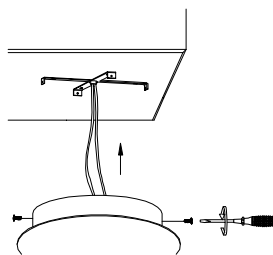

NOVA LUCE

9019775

1

Turn off the general switch

2

Mark & drill holes

3

Apply plastic anchors with screws

4

Connect wires

5

Apply the side screws

6

Turn on the general switch