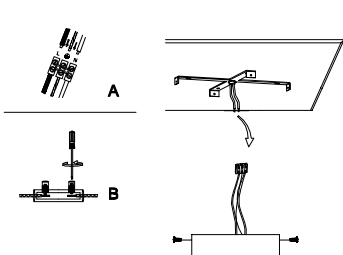

NOVA LUCE

9019775

1

Turn off the general switch

2

Mark & drill holes

3

Apply plastic anchors with screws

4

Connect wires

5

Apply the side screws

6

Turn on the general switch