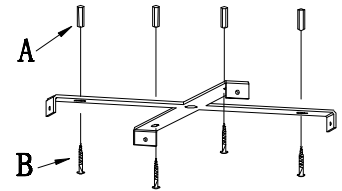

NOVA LUCE

9019775

1

Turn off the general switch

2

Mark & drill holes

3

Apply plastic anchors with screws

4

Connect wires

5

Apply the side screws

6

Turn on the general switch