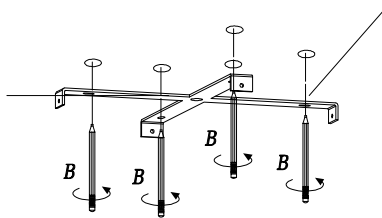

NOVA LUCE

9019775

1

Turn off the general switch

2

Mark & drill holes

3

Apply plastic anchors with screws

4

Connect wires

5

Apply the side screws

6

Turn on the general switch