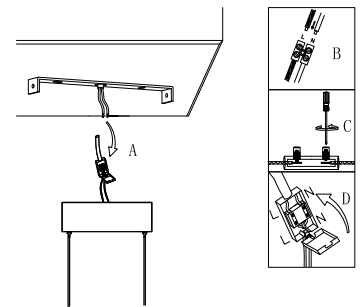

# NOVA LUCE

9580671,9580571

1

Turn off the general switch

2

Drill holes & apply plastic anchors  
With screws

3

Connect the wires

4

Apply the side screws

5

Turn on the general switch