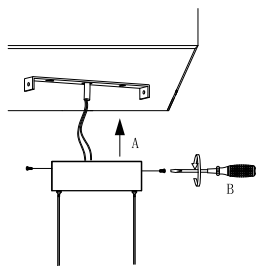

# NOVA LUCE

9580671,9580571

1

Turn off the general switch

2

Drill holes & apply plastic anchors  
With screws

3

Connect the wires

4

Apply the side screws

5

Turn on the general switch