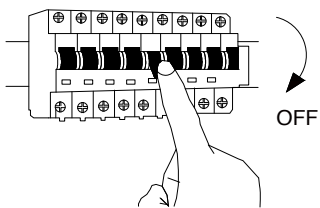

# NOVA LUCE

9580671,9580571

1

Turn off the general switch

2

Drill holes & apply plastic anchors  
With screws

3

Connect the wires

4

Apply the side screws

5

Turn on the general switch