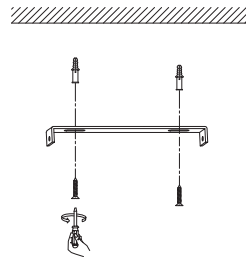

# NOVA LUCE

9580671,9580571

1

Turn off the general switch

2

Drill holes & apply plastic anchors  
With screws

3

Connect the wires

4

Apply the side screws

5

Turn on the general switch