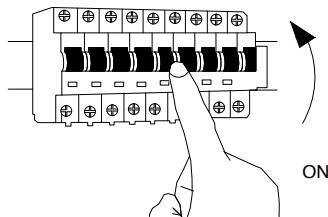

# NOVA LUCE

9580671,9580571

1

Turn off the general switch

2

Drill holes & apply plastic anchors  
With screws

3

Connect the wires

4

Apply the side screws

5

Turn on the general switch