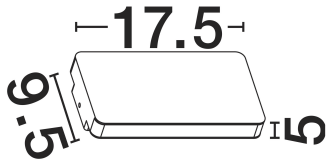

GENERAL INFORMATION

Product Code	9971461
Collection	Outdoor
Product Category	Wall
Product Family	Artu
Mounting Location	Wall
Application Environment	Outdoor
Specifications	N/A

DIMENSION & WEIGHT

LxWxH (cm)	L:17.5 W:3 H:9.5 cm
Cut out (cm)	N/A
Weight (Kgr)	0.511

MATERIAL & COLOR

Product Color	Sandy White
Body Material	Aluminium & Acrylic

APPLICATION & MOUNTING

Ambient Working Temp.	Max 45 oC
Type of Protection	IP65
Dimmable	No
Type of Dimming	N/A
Mounting type	Surface
Mounting Depth (cm)	N/A
Led Module Replaceable	No
Light Source	LED

NOVA LUCE S.A

Schimatari Viotias
32009, Greece

+30 22620 58 121
+30 22620 56 743

info@novaluce.com
www.novaluce.com