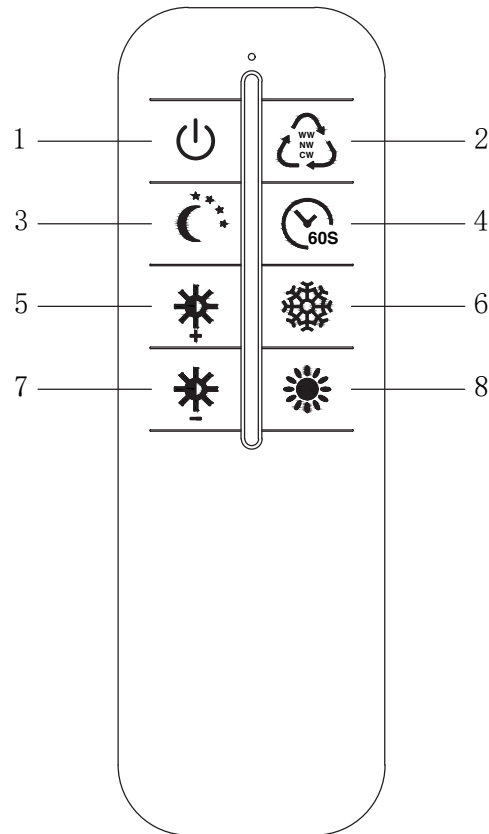

# NOVA LUCE

9006098

Put it in place & apply the nuts

Plug it in

## 2.4G Remote control instructions

1.  ON/OFF switch. Switch on light, within three seconds and press this button once, if the light flash three times, the pairing is successful.
2.  Color temperature switch: Yellow-Warm white-White.
3.  Nightlight mode: 10% brightness of Yellow light.
4.  Timing mode: Switch off the light after 60s.
5.  Brightness +: when the lamp is on, press and hold this button down to increase the brightness.
6.  Color temperature change gradually: Hold down this button, color to White.
7.  Brightness -: when the lamp is on, press and hold this button down to decrease the brightness.
8.  Color temperature change gradually: Hold down this button, color to Yellow.