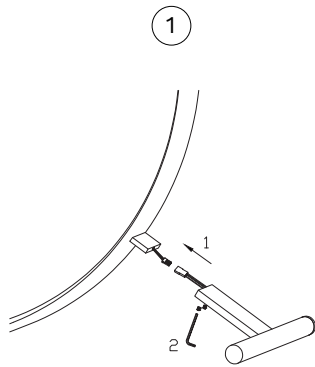

# NOVA LUCE

9006098

Put it in place & apply the nuts

Plug it in

## 2.4G Remote control instructions

1.  ON/OFF switch. Switch on light, within three seconds and press this button once, if the light flash three times, the pairing is successful.
2.  Color temperature switch: Yellow-Warm white-White.
3.  Nightlight mode: 10% brightness of Yellow light.
4.  Timing mode: Switch off the light after 60s.
5.  Brightness +: when the lamp is on, press and hold this button down to increase the brightness.
6.  Color temperature change gradually: Hold down this button, color to White.
7.  Brightness -: when the lamp is on, press and hold this button down to decrease the brightness.
8.  Color temperature change gradually: Hold down this button, color to Yellow.