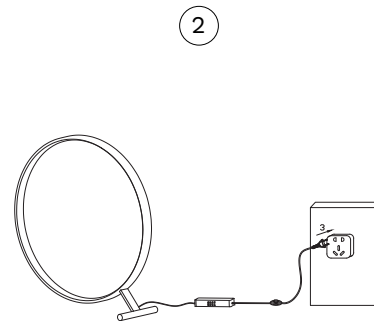

# NOVA LUCE

9006098

Put it in place & apply the nuts

Plug it in

## 2.4G Remote control instructions

1.  ON/OFF switch. Switch on light, within three seconds and press this button once, if the light flash three times, the pairing is successful.
2.  Color temperature switch: Yellow-Warm white-White.
3.  Nightlight mode: 10% brightness of Yellow light.
4.  Timing mode: Switch off the light after 60s.
5.  Brightness +: when the lamp is on, press and hold this button down to increase the brightness.
6.  Color temperature change gradually: Hold down this button, color to White.
7.  Brightness -: when the lamp is on, press and hold this button down to decrease the brightness.
8.  Color temperature change gradually: Hold down this button, color to Yellow.