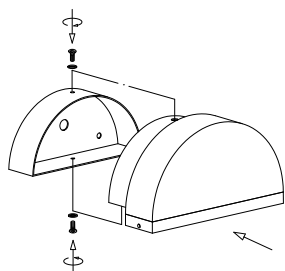

NOVA LUCE

9214197

1

Turn off the general switch

2

Drill holes & apply plastic anchors
With screws

3

Connect the wires

4

Apply the up & down screws

5

Apply the side screws

6

Turn on the general switch