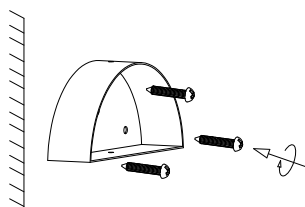

NOVA LUCE

9214197

1

Turn off the general switch

2

Drill holes & apply plastic anchors
With screws

3

Connect the wires

4

Apply the up & down screws

5

Apply the side screws

6

Turn on the general switch