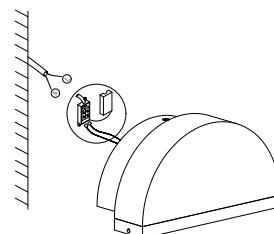

NOVA LUCE

9214197

1

Turn off the general switch

2

Drill holes & apply plastic anchors
With screws

3

Connect the wires

4

Apply the up & down screws

5

Apply the side screws

6

Turn on the general switch