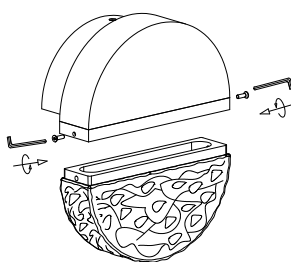

NOVA LUCE

9214197

1

Turn off the general switch

2

Drill holes & apply plastic anchors
With screws

3

Connect the wires

4

Apply the up & down screws

5

Apply the side screws

6

Turn on the general switch