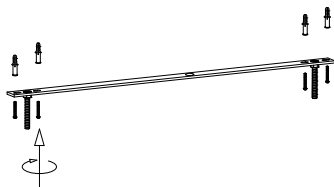

NOVA LUCE

9160202

1

Turn off the general switch

2

Drill holes & apply plastic anchors
With screws

3

Connect the wires

4

Apply the bottom nuts

5

Apply the glass in to place

6

Turn on the general switch