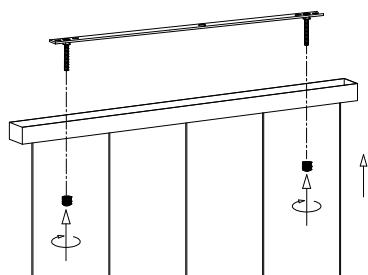

NOVA LUCE

9160202

1

Turn off the general switch

2

Drill holes & apply plastic anchors
With screws

3

Connect the wires

4

Apply the bottom nuts

5

Apply the glass in to place

6

Turn on the general switch