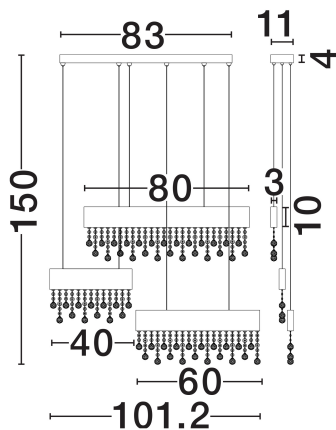

NOVA LUCE

PRODUCT DATASHEET

Version: 001

PRODUCT PHOTOGRAPH

TECHNICAL DRAWING

GENERAL INFORMATION

Product Code	9130645
Collection	Indoor
Product Category	Suspension
Product Family	Crista
Mounting Location	Wall
Application Environment	Indoor
Specifications	N/A

DIMENSION & WEIGHT

LxWxH (cm)	L: 101.2 W: 11 H: 150
Cut Out (cm)	N/A
Weight (Kgr)	7.7

MATERIAL & COLOR

Product Color	Black
Body Material	Titanium, Aluminium & Crystal

APPLICATION & MOUNTING

Ambient Working Temp.	Max 45°C
Type of Protection	IP20
Dimmable	Yes
Type of Dimming	Triac
Mounting type	Surface
Mounting Depth (cm)	N/A
Led Module Replaceable	No
Light Source	LED

Power (Nominal)	84W
Input voltage (Nominal)	220-240V
Mains Frequency	50/60Hz

PHOTOMETRICAL DATA

Luminous Flux	4175lm
Color Temperature	3500K
Light Color (Designation)	Warm White

WARRANTY

Warranty	3 Years
----------	----------------