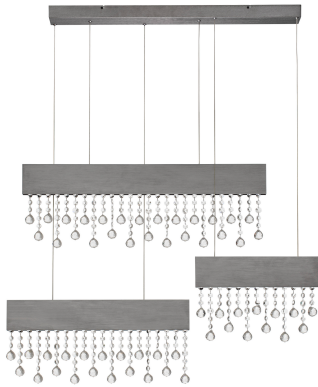

NOVA LUCE

PRODUCT DATASHEET

Version: 001

PRODUCT PHOTOGRAPH

TECHNICAL DRAWING

GENERAL INFORMATION

Product Code	9130645
Collection	Indoor
Product Category	Suspension
Product Family	Crista
Mounting Location	Wall
Application Environment	Indoor
Specifications	N/A

DIMENSION & WEIGHT

LxWxH (cm)	L: 101.2 W: 11 H: 150
Cut Out (cm)	N/A
Weight (Kgr)	7.7

MATERIAL & COLOR

Product Color	Black
Body Material	Titanium, Aluminium & Crystal

APPLICATION & MOUNTING

Ambient Working Temp.	Max 45°C
Type of Protection	IP20
Dimmable	Yes
Type of Dimming	Triac
Mounting type	Surface
Mounting Depth (cm)	N/A
Led Module Replaceable	No
Light Source	LED