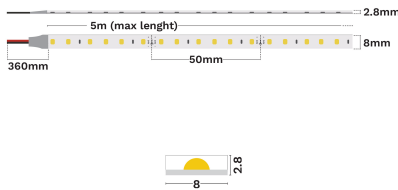

COMPATIBLE WITH

— On/Off Driver: N/A

— Triac Driver: N/A

— Dali Driver: N/A

GENERAL INFORMATION

Product Code	9540092
Product Category	Led Strips
Product Family	Honor Slim
Mounting Location	N/A
Application Environment	Outdoor

DIMENSION & WEIGHT

LxWxH (cm)	L:5m 8 mm
Cut out (cm)	N/A
Weight (Kgr)	N/A

MATERIAL & COLOR

Product Color	N/A
Body Material	Aluminium
Cover Material	N/A

APPLICATION & MOUNTING

Ambient Working Temp.	45 C
Type of Protection	IP62
Protection Class IK	N/A
Dimmable	Yes
Type of Dimming (Optional)	Triac/Dali
Mounting type	N/A
Mounting Depth (cm)	N/A
Led Module Replaceable	No
Light Source	Led
Adjustable	No

NOVA LUCE S.A

Schimatari Viotias
32009, Greece

+30 22620 58 121
+30 22620 56 743

info@novaluce.com
www.novaluce.com