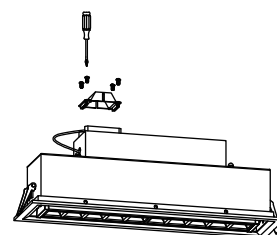

# NOVA LUCE

9070142

1

Turn off the general switch

2

Make a 6.8x3.7 cm CutOut

3

Tie up screws

4

Connect the wires

5

Insert luminaire into place  
by pressing brackets together

6

Fix it into place

7

Turn on the general switch