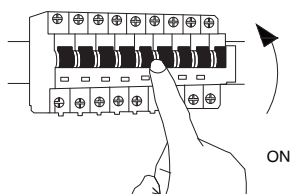

# NOVA LUCE

9070142

1

Turn off the general switch

2

Make a 6.8x3.7 cm CutOut

3

Tie up screws

4

Connect the wires

5

Insert luminaire into place  
by pressing brackets together

6

Fix it into place

7

Turn on the general switch