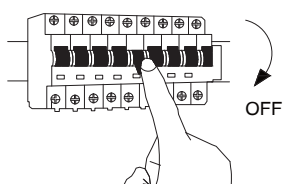

# NOVA LUCE

9070142

1

Turn off the general switch

2

Make a 6.8x3.7 cm CutOut

3

Tie up screws

4

Connect the wires

5

Insert luminaire into place  
by pressing brackets together

6

Fix it into place

7

Turn on the general switch