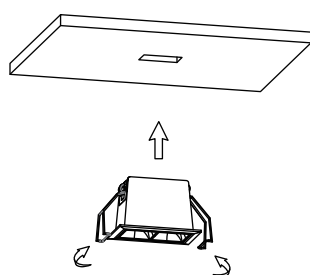

# NOVA LUCE

9070142

1

Turn off the general switch

2

Make a 6.8x3.7 cm CutOut

3

Tie up screws

4

Connect the wires

5

Insert luminaire into place  
by pressing brackets together

6

Fix it into place

7

Turn on the general switch