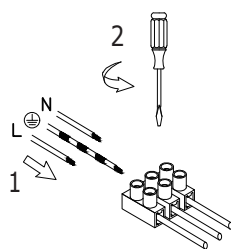

# NOVA LUCE

9070142

1

Turn off the general switch

2

Make a 6.8x3.7 cm CutOut

3

Tie up screws

4

Connect the wires

5

Insert luminaire into place  
by pressing brackets together

6

Fix it into place

7

Turn on the general switch