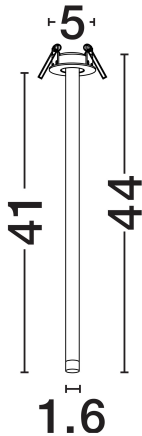

NOVA LUCE

PRODUCT DATASHEET

Version: 001

PRODUCT PHOTOGRAPH

TECHNICAL DRAWING

GENERAL INFORMATION

Product Code	9232146
Collection	Indoor
Product Category	Ceiling
Product Family	Stilvi
Mounting Location	Wall
Application Environment	Indoor
Specifications	N/A

DIMENSION & WEIGHT

LxWxH (cm)	D: 5 H: 44
Cut Out (cm)	N/A
Weight (Kgr)	0.2

MATERIAL & COLOR

Product Color	Sandy White
Body Material	Aluminium

APPLICATION & MOUNTING

Ambient Working Temp.	Max 45°C
Type of Protection	IP20
Dimmable	No
Type of Dimming	N/A
Mounting type	Surface
Mounting Depth (cm)	N/A
Led Module Replaceable	No
Light Source	LED

Power (Nominal)	4W
Input voltage (Nominal)	220-240V
Mains Frequency	50/60Hz

PHOTOMETRICAL DATA

Luminous Flux	177lm
Color Temperature	3000K
Light Color (Designation)	Warm White

WARRANTY

Warranty	3 Years
----------	----------------