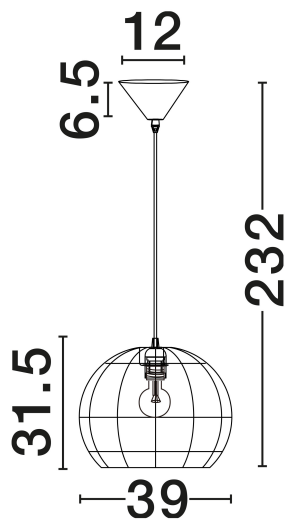

NOVA LUCE

PRODUCT DATASHEET

Version: 001

PRODUCT PHOTOGRAPH

TECHNICAL DRAWING

GENERAL INFORMATION

Product Code	9586665
Collection	Indoor
Product Category	Suspension
Product Family	Rielo
Mounting Location	Ceiling
Application Environment	Indoor
Specifications	N/A

DIMENSION & WEIGHT

LxWxH (cm)	D: 39 H: 232
Cut Out (cm)	N/A
Weight (Kgr)	0.7

MATERIAL & COLOR

Product Color	Natural & Sandy Black
Body Material	Rattan & Steel

APPLICATION & MOUNTING

Ambient Working Temp.	Max 45°C
Type of Protection	IP20
Dimmable	Yes
Type of Dimming	N/A
Mounting type	Surface
Mounting Depth (cm)	N/A
Led Module Replaceable	Yes
Light Source	E27

Power (Nominal)	1x12W
Input voltage (Nominal)	100-240V
Mains Frequency	50/60Hz

PHOTOMETRICAL DATA

Luminous Flux	N/A
Color Temperature	N/A
Light Color (Designation)	N/A

WARRANTY

Warranty	3 Years
----------	----------------