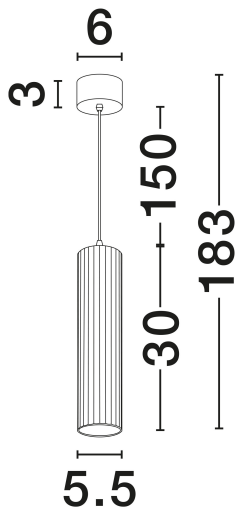

NOVA LUCE

PRODUCT DATASHEET

Version: 001

PRODUCT PHOTOGRAPH

GENERAL INFORMATION

Product Code	9011335
Collection	Indoor
Product Category	Suspension
Product Family	Mare
Mounting Location	Suspension
Application Environment	Indoor
Specifications	N/A

DIMENSION & WEIGHT

LxWxH (cm)	D: 5.5 H1: 30 H2: 183
Cut Out (cm)	N/A
Weight (Kgr)	0.476

MATERIAL & COLOR

Product Color	Sandy Black
Body Material	Aluminium

TECHNICAL DRAWING

APPLICATION & MOUNTING

Ambient Working Temp.	Max 45°C
Type of Protection	IP20
Dimmable	Yes
Type of Dimming	N/A
Mounting type	Surface
Mounting Depth (cm)	N/A
Led Module Replaceable	Yes
Light Source	GU10

Power (Nominal)	1x10W
Input voltage (Nominal)	100-240V
Mains Frequency	50/60Hz

PHOTOMETRICAL DATA

Luminous Flux	N/A
Color Temperature	N/A
Light Color (Designation)	N/A

WARRANTY

Warranty	3 Years
----------	----------------