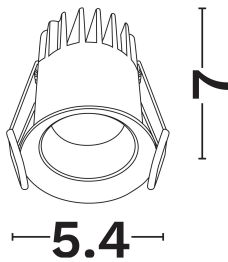

NOVA LUCE

PRODUCT DATASHEET

Version: 001

PRODUCT PHOTOGRAPH

GENERAL INFORMATION

Product Code	9232234
Product Category	Downlights
Product Family	Feller
Mounting Location	Ceiling
Application Environment	Indoor

DIMENSION & WEIGHT

LxWxH (cm)	D:5.4 H:7
Cut out (cm)	4,5
Weight (Kgr)	N/A

TECHNICAL DRAWING

MATERIAL & COLOR

Product Color	White
Body Material	Aluminium
Cover Material	N/A

APPLICATION & MOUNTING

Ambient Working Temp.	45 C
Type of Protection	IP20
Protection Class IK	IK03
Dimmable	Yes
Type of Dimming (Optional)	Triac/Dali
Mounting type	Recessed
Mounting Depth (cm)	Ceiling
Led Module Replaceable	No
Light Source	Led
Adjustable	No

PHOTOMETRICAL DATA

Luminous Flux	585
Luminous Efficacy	58.5
Color Temperature	2700
Light Color (Designation)	Warm White
CRI	>90
SDCM	<3
Beam Angle	24
UGR	<19

LIFESPAN

Lifetime	30000
----------	--------------