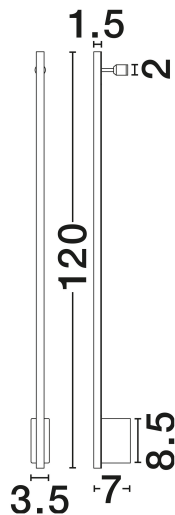

NOVA LUCE

PRODUCT DATASHEET

Version: 001

PRODUCT PHOTOGRAPH

TECHNICAL DRAWING

GENERAL INFORMATION

Product Code	9081120
Collection	Indoor
Product Category	Wall
Product Family	Gropius
Mounting Location	Wall
Application Environment	Indoor
Specifications	N/A

DIMENSION & WEIGHT

LxWxH (cm)	L: 120 W: 7 H: 3.5
Cut Out (cm)	N/A
Weight (Kgr)	0.7

MATERIAL & COLOR

Product Color	Sandy Black
Body Material	Aluminium

APPLICATION & MOUNTING

Ambient Working Temp.	Max 45°C
Type of Protection	IP20
Dimmable	No
Type of Dimming	N/A
Mounting type	Surface
Mounting Depth (cm)	N/A
Led Module Replaceable	No
Light Source	LED

Power (Nominal)	20W
Input voltage (Nominal)	220-240V
Mains Frequency	50/60Hz

PHOTOMETRICAL DATA

Luminous Flux	672lm
Color Temperature	3000K
Light Color (Designation)	Warm White

WARRANTY

Warranty	3 Years
----------	----------------