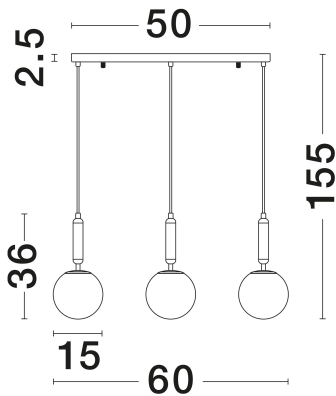

NOVA LUCE

PRODUCT DATASHEET

Version: 001

PRODUCT PHOTOGRAPH

TECHNICAL DRAWING

GENERAL INFORMATION

Product Code	9080126
Collection	Indoor
Product Category	Suspension
Product Family	Monet
Mounting Location	Ceiling
Application Environment	Indoor
Specifications	N/A

DIMENSION & WEIGHT

LxWxH (cm)	L: 60 H: 155
Cut Out (cm)	N/A
Weight (Kgr)	2.1

MATERIAL & COLOR

Product Color	Opal & Brass Gold
Body Material	Glass & Metal

APPLICATION & MOUNTING

Ambient Working Temp.	Max 45°C
Type of Protection	IP20
Dimmable	Yes
Type of Dimming	N/A
Mounting type	Surface
Mounting Depth (cm)	N/A
Led Module Replaceable	Yes
Light Source	E27

Power (Nominal)	3x12W
Input voltage (Nominal)	100-240V
Mains Frequency	50/60Hz

PHOTOMETRICAL DATA

Luminus Flux	N/A
Color Temperature	N/A
Light Color (Designation)	N/A

WARRANTY

Warranty	3 Years
----------	----------------