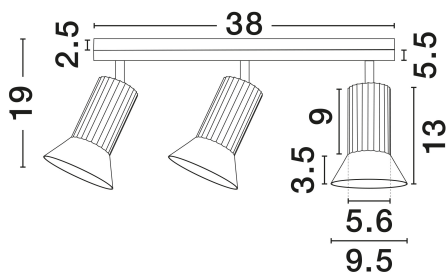

NOVA LUCE

PRODUCT DATASHEET

Version: 001

PRODUCT PHOTOGRAPH

GENERAL INFORMATION

Product Code	9011443
Collection	Indoor
Product Category	Ceiling
Product Family	Luvia
Mounting Location	Ceiling
Application Environment	Indoor
Specifications	N/A

DIMENSION & WEIGHT

LxWxH (cm)	L: 38 W: 9.5 H: 19
Cut Out (cm)	N/A
Weight (Kgr)	0.735

MATERIAL & COLOR

Product Color	Oxide Bronze & Black
Body Material	Aluminium

TECHNICAL DRAWING

APPLICATION & MOUNTING

Ambient Working Temp.	Max 45°C
Type of Protection	IP20
Dimmable	Yes
Type of Dimming	N/A
Mounting type	Surface
Mounting Depth (cm)	N/A
Led Module Replaceable	Yes
Light Source	MR16/GU10

NOVA LUCE S.A

Schimatari Viotias
32009, Greece

+30 22620 58 121
+30 22620 56 743

info@novaluce.com
www.novaluce.com